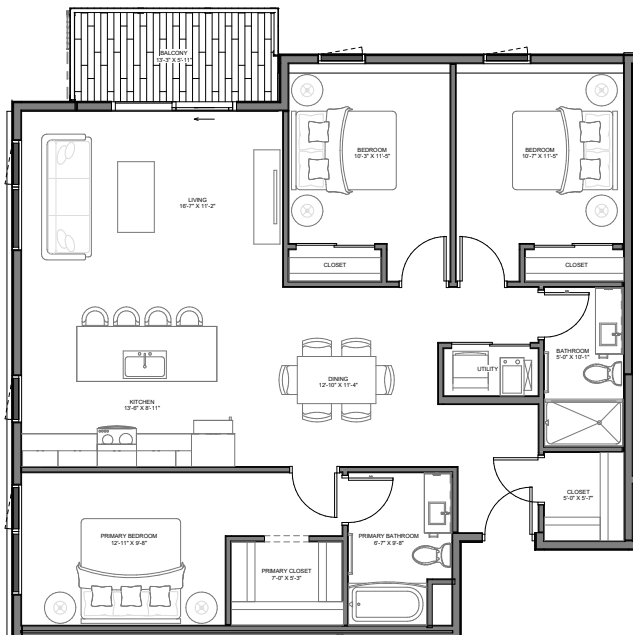

# E2

Rent
Availability
Terms

- 2 Bed
- 2 Bath
- 1,337 Sq.Ft.

Pricing, amenities, materials, floor plans and units are subject to change without notice. Illustration is representational. Information is believed to be accurate but is not warranted.